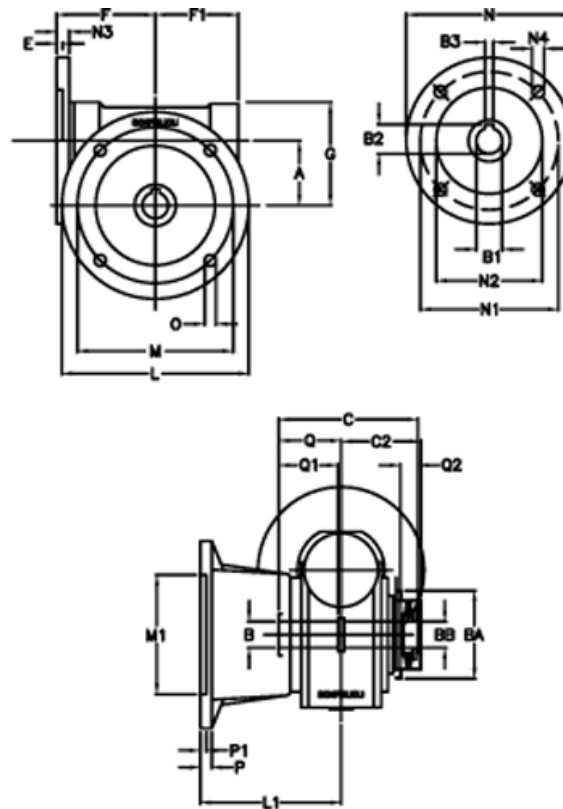

# Data Sheet

Article number: 390204902862336

Description: Worm Gear with Torque Limiter  
VF 49-L2-FA-28 P63B14

## Measures

a = 49.5	C2 = 64	m = 90	P = 12
B = 25	Description = VF 49FA-xx-63B14	M1 = 70	P1 = 10
B1 E7 = 11	E = 3	N = 90	Q = 51.0
B2 = 12.8	F = 70	N1 = 75	Q1 = 41
B3 H9 = 4	F1 = 63	N2 = 60	Q2 = 15
BA = 63	g = 80	N3 = 7.0	
BB H7 = 14	L = 125	N4 = 6.0	
C = 105	L1 = 115	O = 10.5	